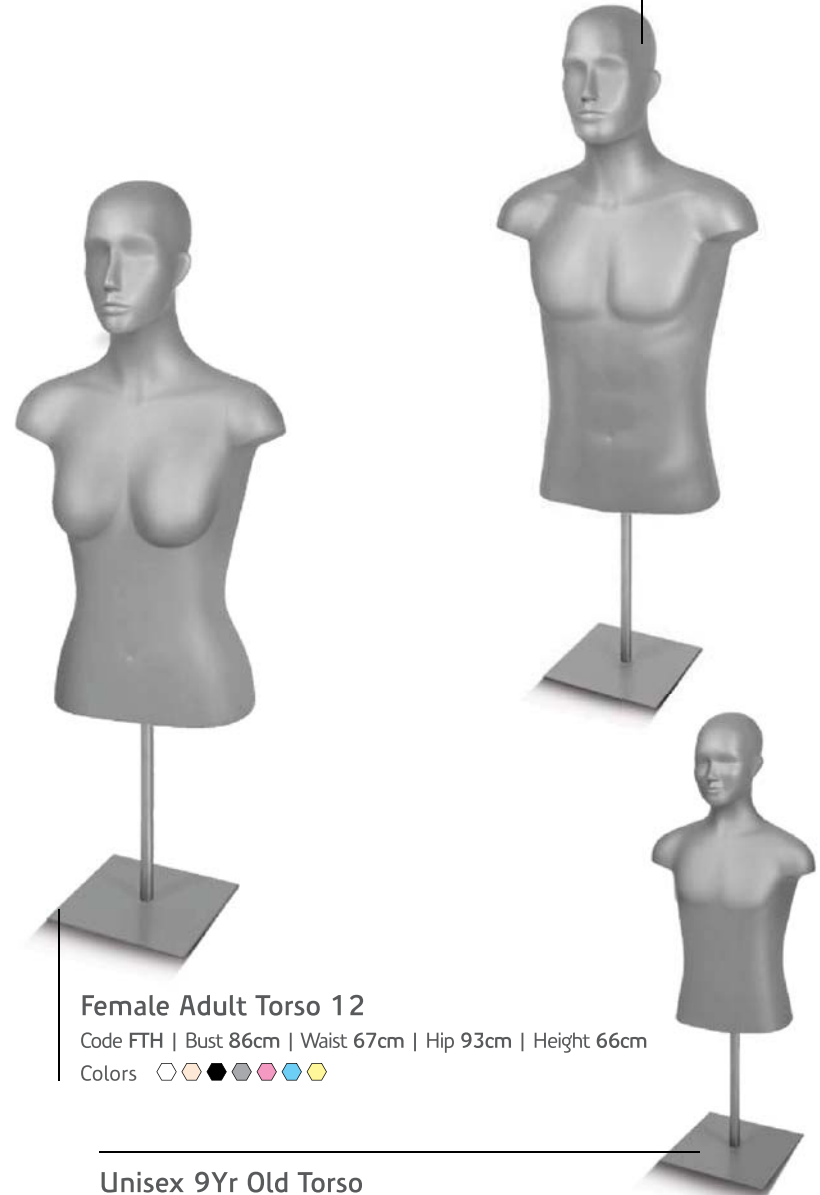

Female Adult Torso

Code FTH3A | Bust 86cm | Waist 69cm | Hip 91cm

Colors 

Male Adult Torso
 Code MTH | Chest 99cm | Waist 83cm | Hip 98cm | Height 71 cm
 Colors

Female Adult Torso 12
 Code FTH | Bust 86cm | Waist 67cm | Hip 93cm | Height 66cm
 Colors