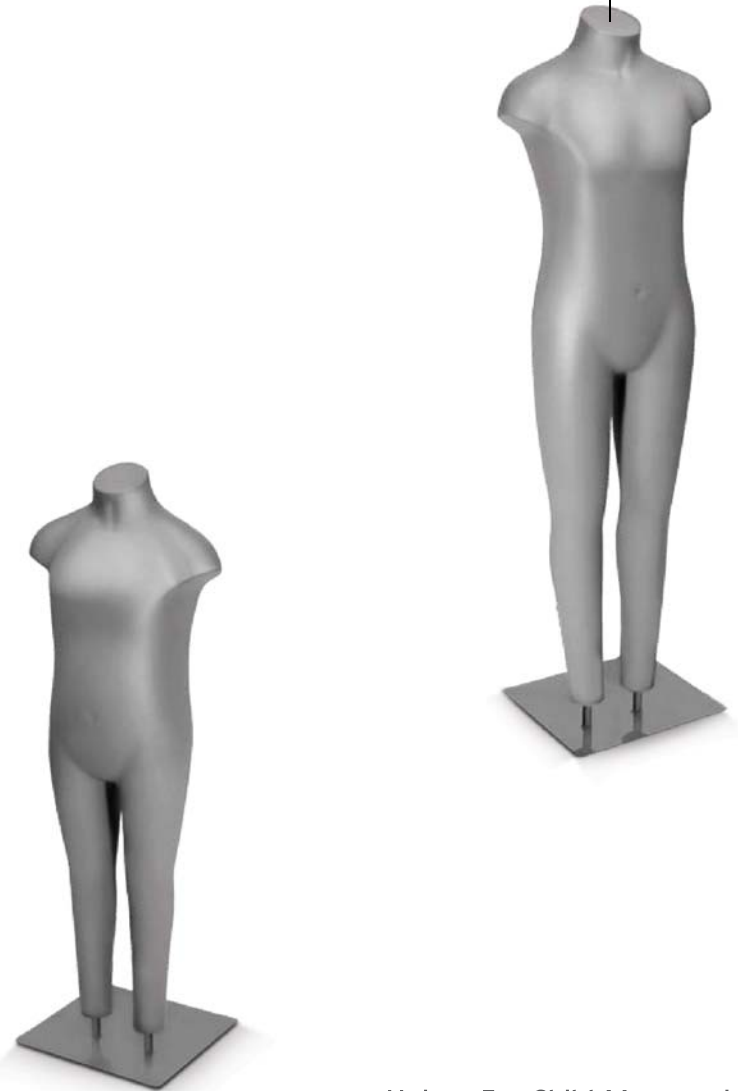

Unisex 6yr Child Mannequin

Code U669 | Chest 66cm | Waist 58cm | Hip 68cm | Height 105cm

Colors

Unisex 3yr Child Mannequin

Code U589 | Bust 58cm | Waist 55cm | Hip 61cm | Height 85cm

Colors