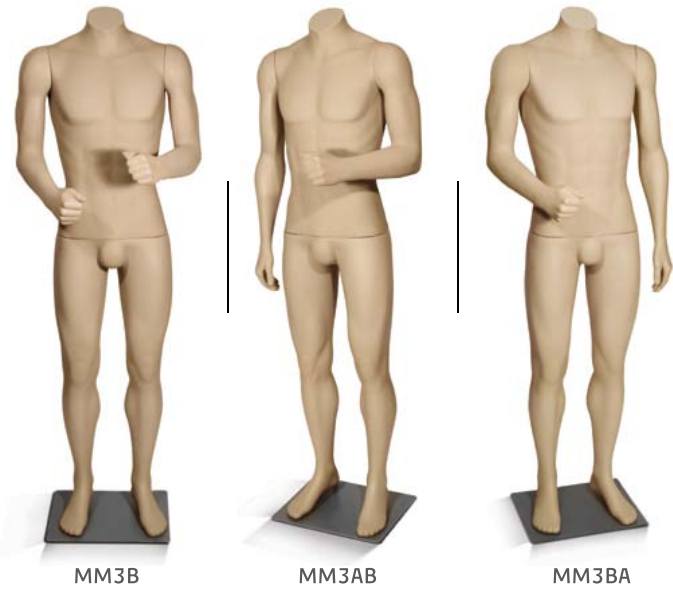

Colors 

** The above shown Arm poses are also available in female mannequins with head.*

Male Adult Mannequin

Code MM3C | Bust 100cm | Waist 80cm | Hip 100cm | Height 168cm

Colors 

Male Adult Mannequin

Code MM3A | Bust 100cm | Waist 80cm | Hip 100cm | Height 168cm

Colors 

Male Adult Mannequin

Code MMH3A | Chest 100cm | Waist 80cm | Hip 100cm | Height 186cm

Colors

Female Adult Mannequin

Code FMH3A | Bust 86cm | Waist 69cm | Hip 91cm | Height 176cm

Colors

Male Adult Mannequin

Bust 100cm | Waist 80cm | Hip 100cm | Height 168cm

Colors 

Male Adult Mannequin

Bust 100cm | Waist 80cm | Hip 100cm | Height 186cm

Colors 

Coloured Mannequins

Colors 

torsos, 3/4 & jeans
form