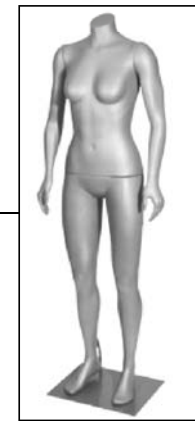

Code M999 | Chest 99cm | Waist 83cm | Hip 98cm | Height 164cm

Colors 

Female Adult Mannequin

Code F869 | Bust 86cm | Waist 67cm | Hip 93cm | Height 157cm

Colors 

Unisex 6yr Child Mannequin

Code U669 | Chest 66cm | Waist 58cm | Hip 68cm | Height 105cm

Colors 

Unisex 3yr Child Mannequin

Code U589 | Bust 58cm | Waist 55cm | Hip 61cm | Height 85cm

Colors 

Female Adult Mannequin

Code FM1B | Bust 87cm | Waist 67cm | Hip 93cm | Height 160cm

Colors

Female Adult Mannequin

Code FM3A | Bust 86cm | Waist 69cm
Hip 91cm | Height 159cm

Female Adult Mannequin

Code FM1A | Bust 87cm | Waist 67cm | Hip 93cm | Height 160cm

Colors

Female Adult Mannequin

Bust 87cm | Waist 67cm | Hip 93cm | Height 160cm

Colors 

** The above shown Arm poses are also available in female mannequins with head.*

Male Adult Mannequin

Code MM3C | Bust 100cm | Waist 80cm | Hip 100cm | Height 168cm

Colors 

Male Adult Mannequin

Code MM3A | Bust 100cm | Waist 80cm | Hip 100cm | Height 168cm