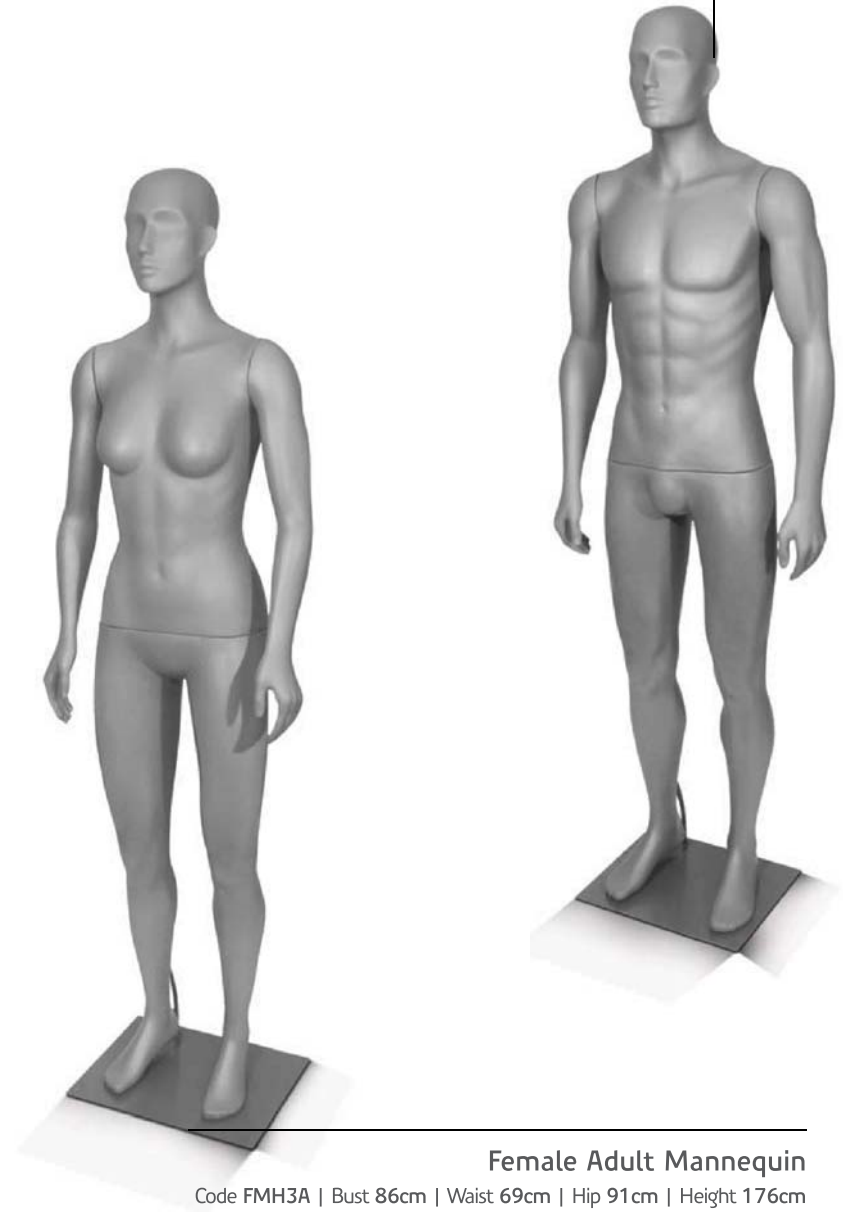

Colors 

Male Adult Mannequin

Code MMH3A | Chest 100cm | Waist 80cm | Hip 100cm | Height 186cm

Colors

Female Adult Mannequin

Code FMH3A | Bust 86cm | Waist 69cm | Hip 91cm | Height 176cm

Colors

Male Adult Mannequin