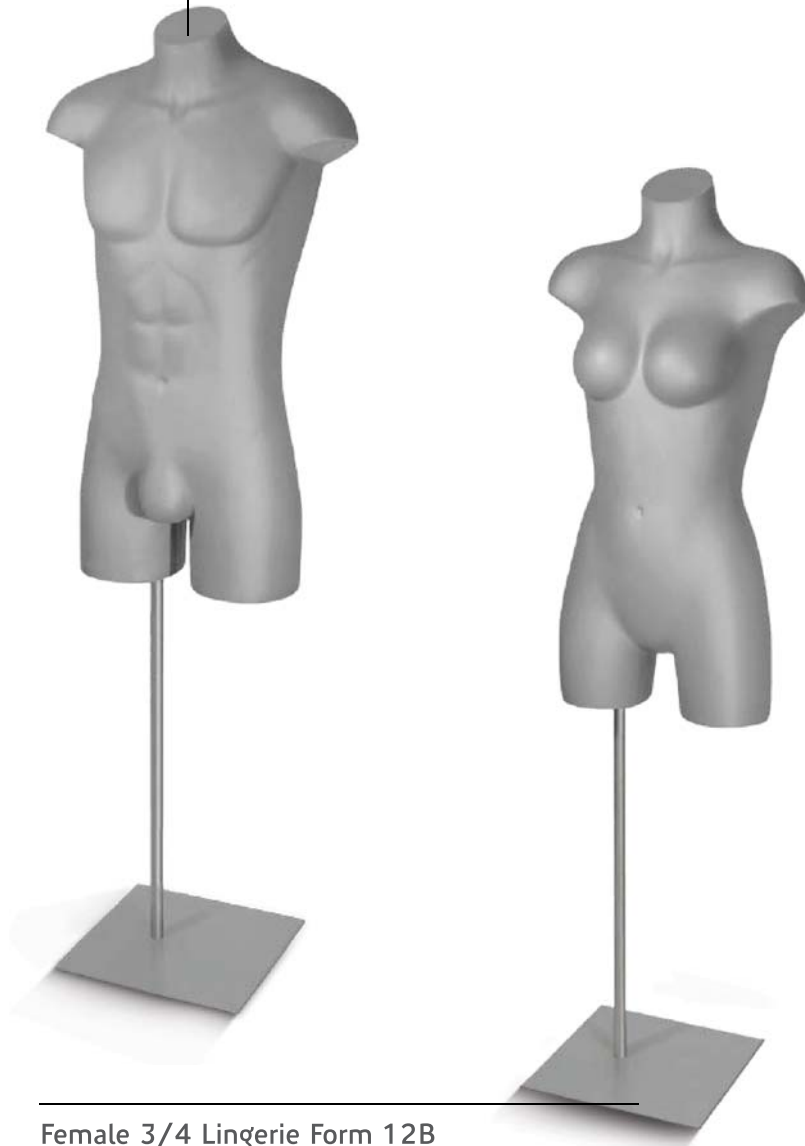

Male Adult 3/4 Form

Code M997 | Chest 99cm | Waist 83cm | Hip 98cm | Height 91cm

Colors

Female 3/4 Lingerie Form 12B

Code F877 | Bust 87cm | Waist 65cm | Hip 91cm | Height 81cm

Colors