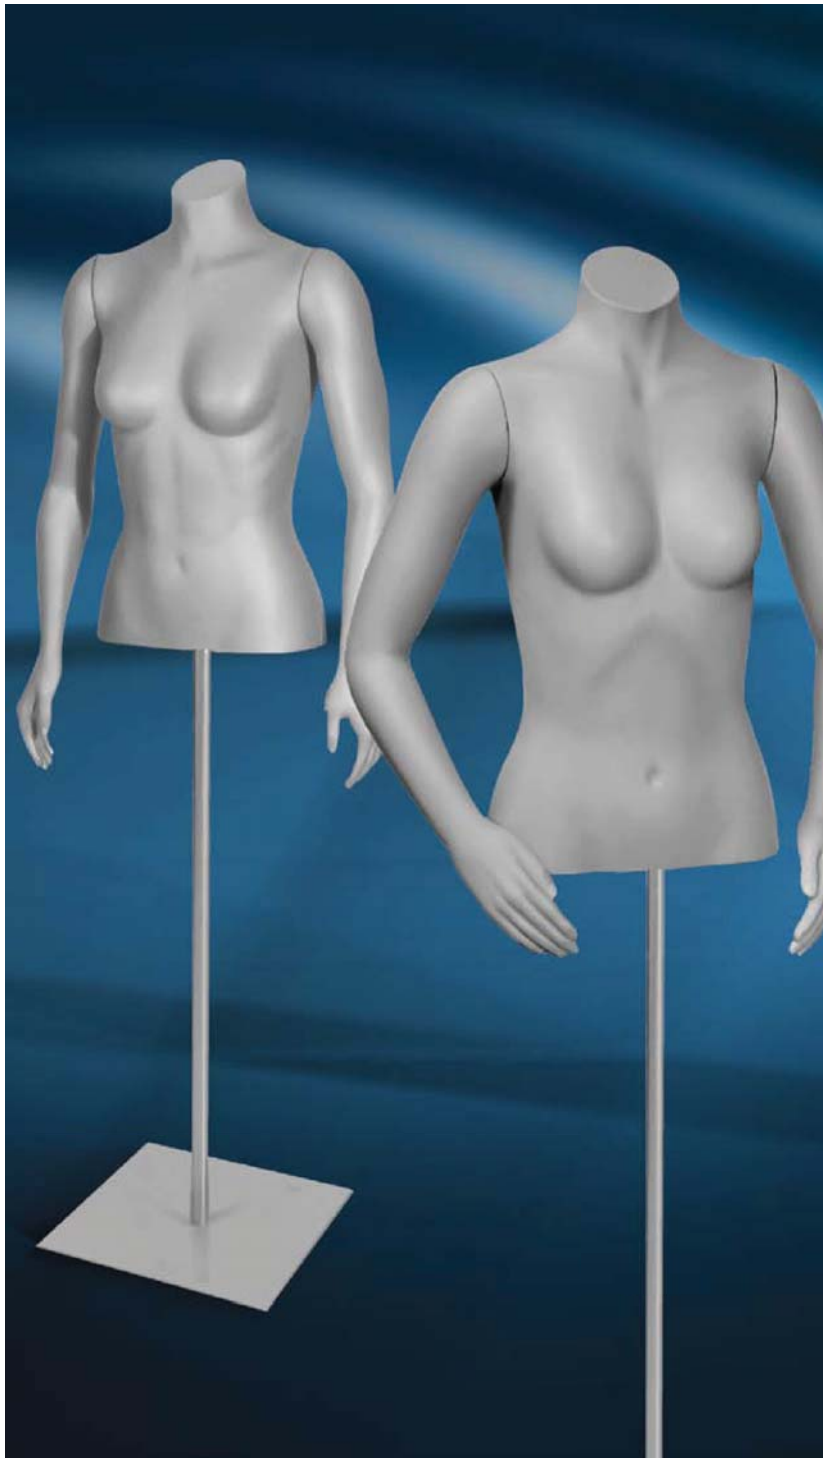

Female Adult Torso

Code FT3A | Bust 86cm | Waist 69cm | Hip 91cm

Colors

Female Adult

Code FT1B | Bust 87cm | Waist 67cm | Hip 93cm

Colors