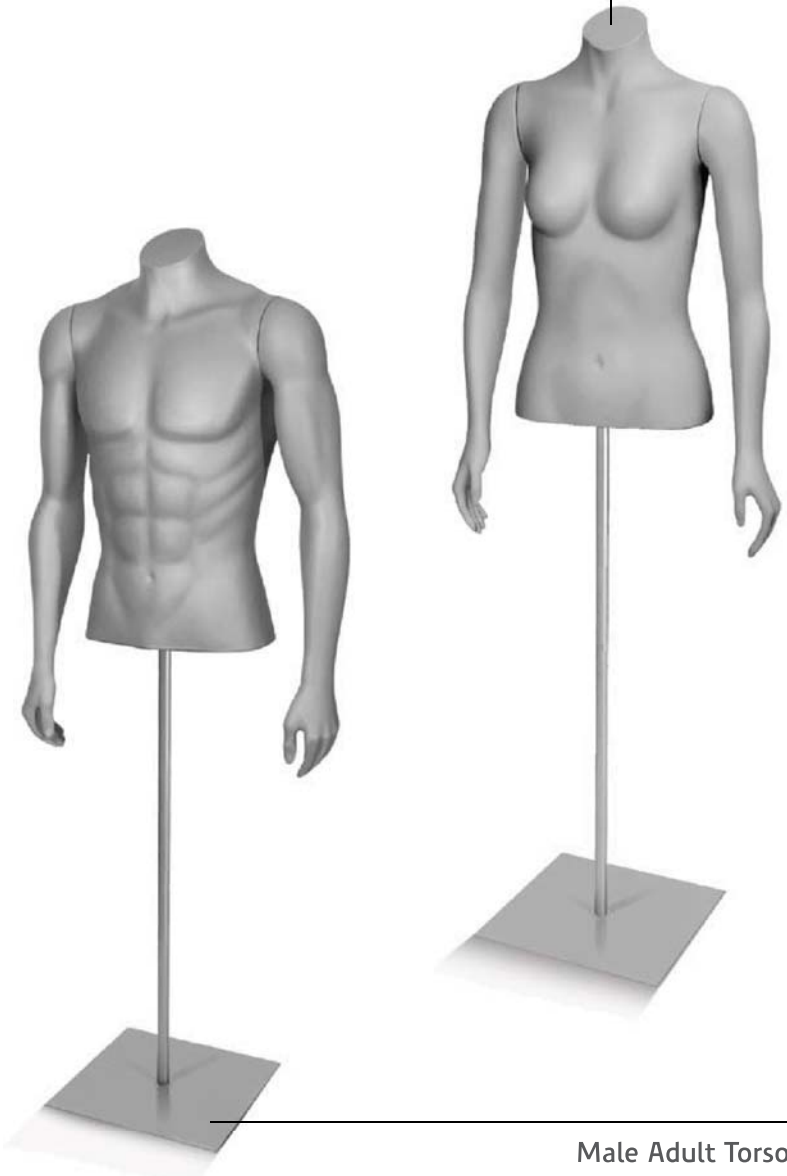

Female Adult Torso

Code FT1A | Bust 87cm | Waist 67cm | Hip 93cm

Colors

Male Adult Torso

Code MT3A | Chest 100cm | Waist 80cm | Hip 100cm

Colors