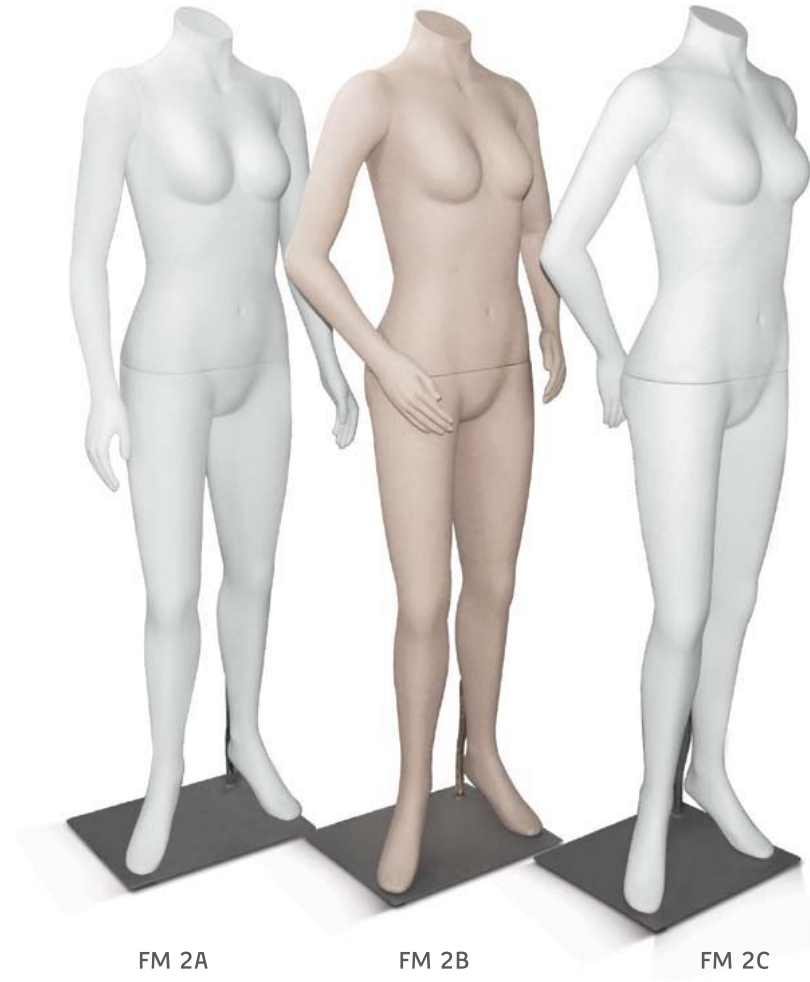

Female Adult Mannequin

Bust 87cm | Waist 67cm | Hip 93cm | Height 160cm

Colors

* The above shown Arm poses are also available in female mannequins with head.