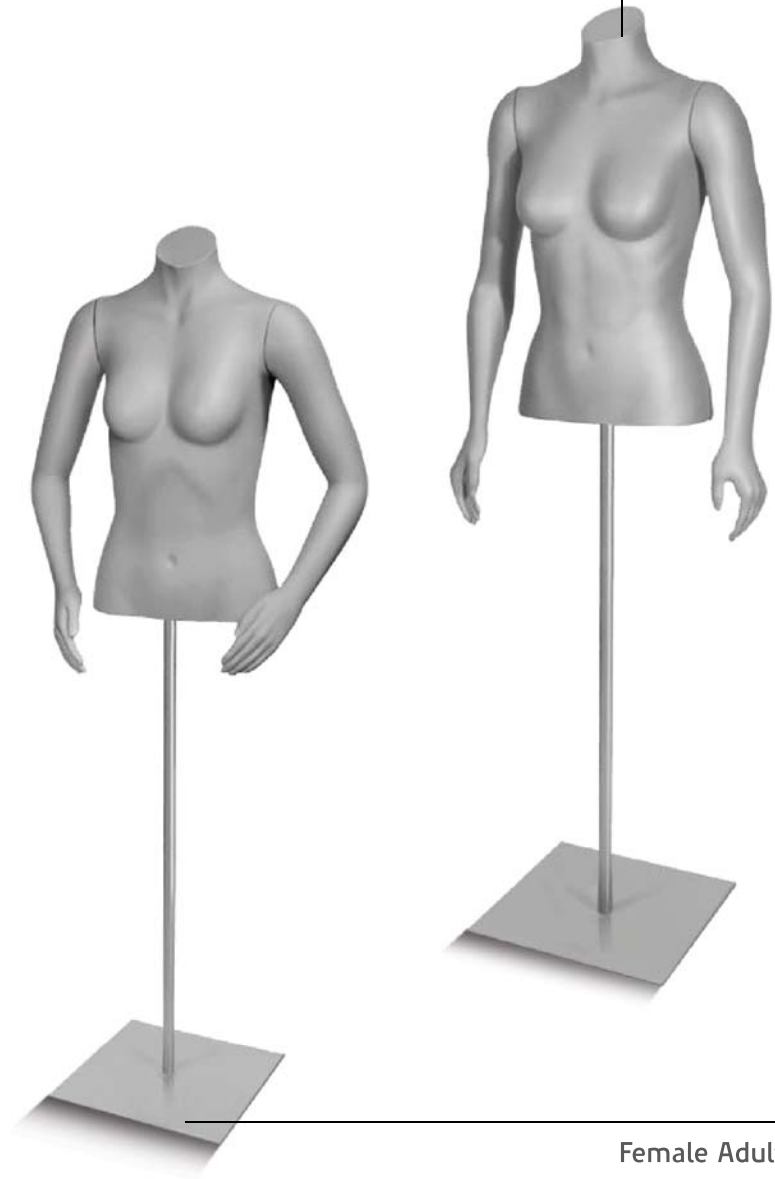

Colors 

Female Adult Torso

Code FT3A | Bust 86cm | Waist 69cm | Hip 91cm

Colors 

Female Adult

Code FT1B | Bust 87cm | Waist 67cm | Hip 93cm

Colors 

Female Adult Torso