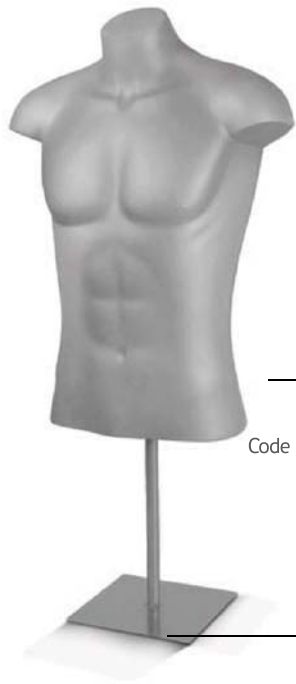

Bust 100cm | Waist 80cm | Hip 100cm | Height 168cm

Colors 

Male Adult Mannequin

Bust 100cm | Waist 80cm | Hip 100cm | Height 186cm

Colors 

Coloured Mannequins

Colors 

torsos, 3/4 & jeans
form

Female Adult Torso 12

Code F865 | Bust 86cm | Waist 67cm | Hip 93cm | Height 66cm

Colors 

Female Adult Torso 16

Code F985 | Bust 98cm | Waist 81cm
Hip 102cm | Height 68cm

Male Adult Torso

Code M995 | Chest 99cm | Waist 83cm | Hip 98cm | Height 71cm