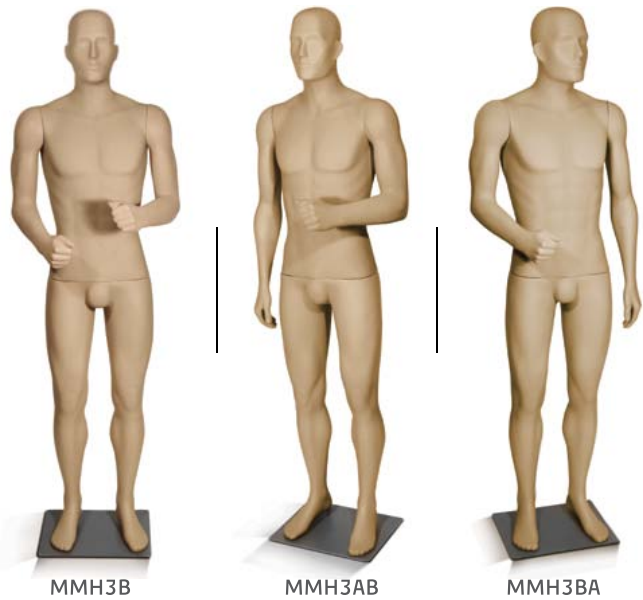

Colors 

** The above shown Arm poses are also available in female mannequins with head.*

Male Adult Mannequin

Code MM3C | Bust 100cm | Waist 80cm | Hip 100cm | Height 168cm

Colors 

Male Adult Mannequin

Code MM3A | Bust 100cm | Waist 80cm | Hip 100cm | Height 168cm

Colors 

Male Adult Mannequin

Code MMH3A | Chest 100cm | Waist 80cm | Hip 100cm | Height 186cm

Colors

Female Adult Mannequin

Code FMH3A | Bust 86cm | Waist 69cm | Hip 91cm | Height 176cm

Colors

Male Adult Mannequin

Bust 100cm | Waist 80cm | Hip 100cm | Height 168cm

Colors 

Male Adult Mannequin

Bust 100cm | Waist 80cm | Hip 100cm | Height 186cm

Colors 

Coloured Mannequins

Colors 

torsos, 3/4 & jeans
form