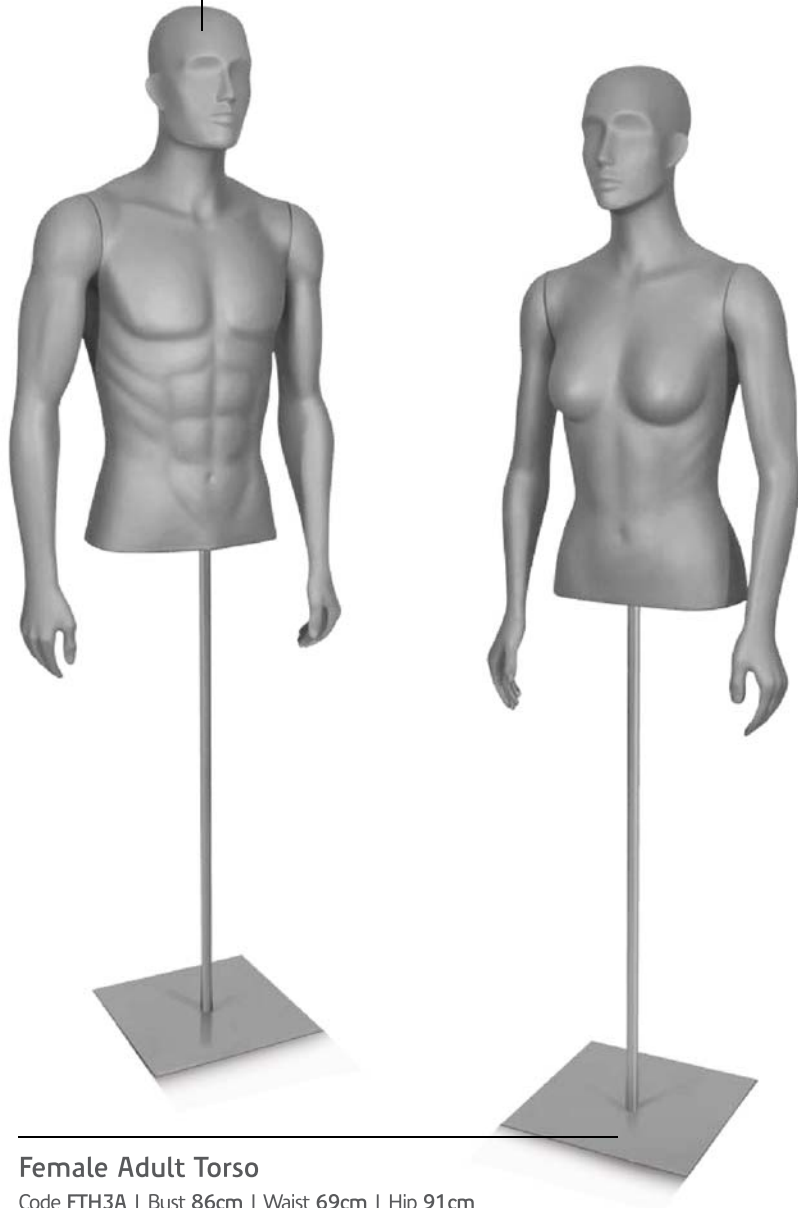

Code FT1A | Bust 87cm | Waist 67cm | Hip 93cm

Colors 

Male Adult Torso

Code MT3A | Chest 100cm | Waist 80cm | Hip 100cm

Colors 

Male Adult Torso

Code MTH3A | Chest 100cm | Waist 80cm | Hip 100cm

Colors 